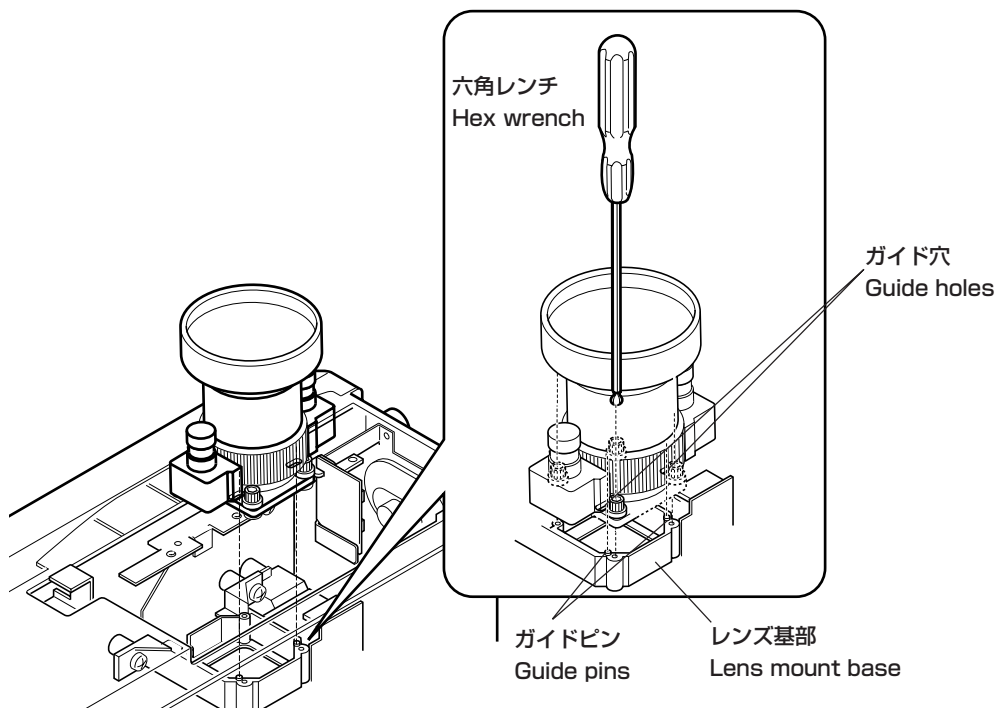

3. 本体へのレンズの取り付け

1) レンズ取り付け基部のガイドピンに、レンズ基部のガイド穴を合わせて取り付ける
2) プロジェクター本体に付属の六角レンチで、レンズ基部の4か所のネジを締めて固定する